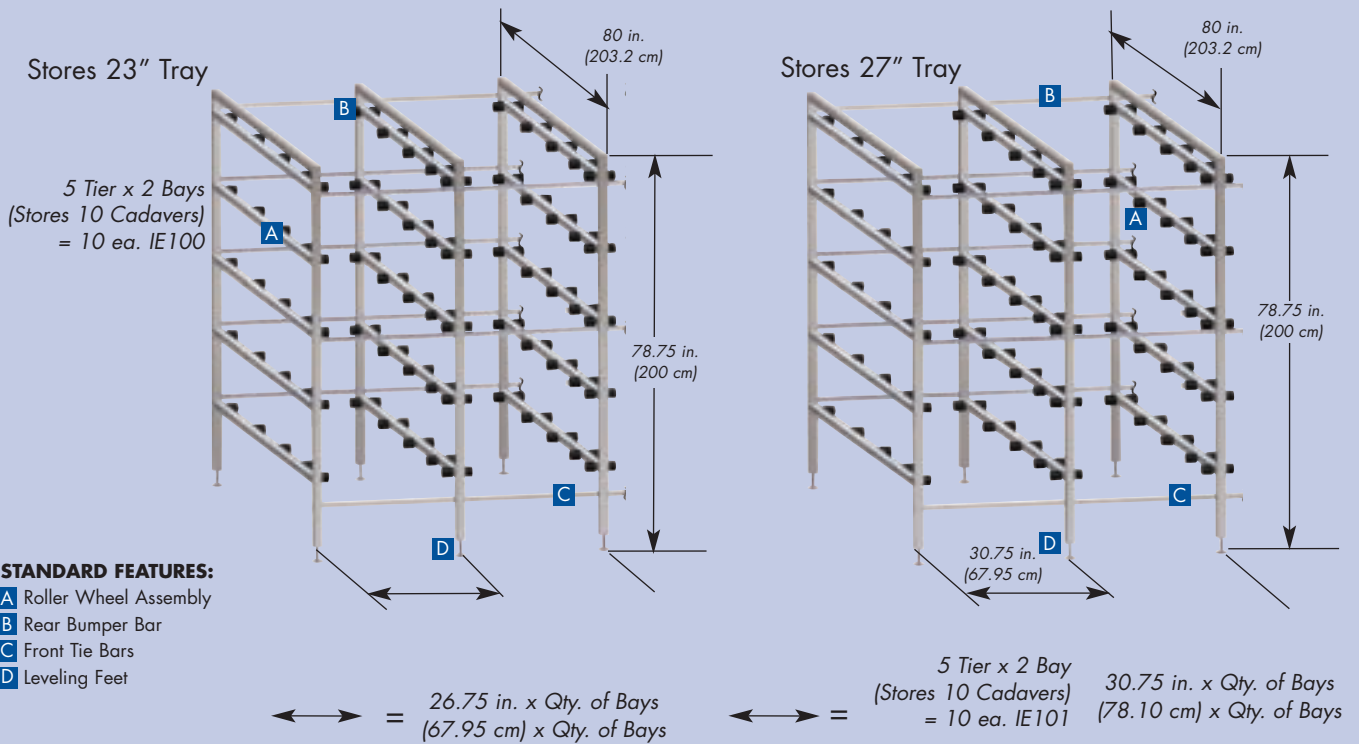

# IE Series Mortuary Rack

NOTE: Unit is available in multiple bays and typically in a 5 tier configuration