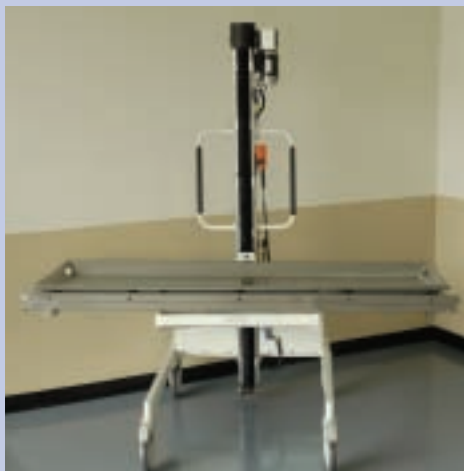

# JD1000 Smart Body Lift – A Mopec Exclusive

"No Hand Cranking Needed"

JD1000 shown with JC100 Body Tray and JD400 Roller Pallet. Activation button on flexible cord allows lifting from various positions

mobility in confined spaces and narrow aisles, the maximum capacity of the JD1000 is 750 lbs. The elimination of constant cranking and low maintenance make this the perfect lift for any lab or medical center. Delivered fully assembled.

The JD1000 is a compact, battery powered cart that helps alleviate physical stress caused by manual transporting and lifting. Easy to operate, the JD1000 has a built-in charger. Charging is accomplished with a single 110 volt outlet. Depending on the desired height and load, a single charge will easily lift hundreds of times. Battery recharge time (total discharge) is 4 hours. Lightweight and highly maneuverable with easy

## TECHNICAL DATA

- **Max lifting weight capacity:** 750 lbs.
- **Overall height:** 83"
- **Base width:** 36"
- **Nest height (up position):** 78"