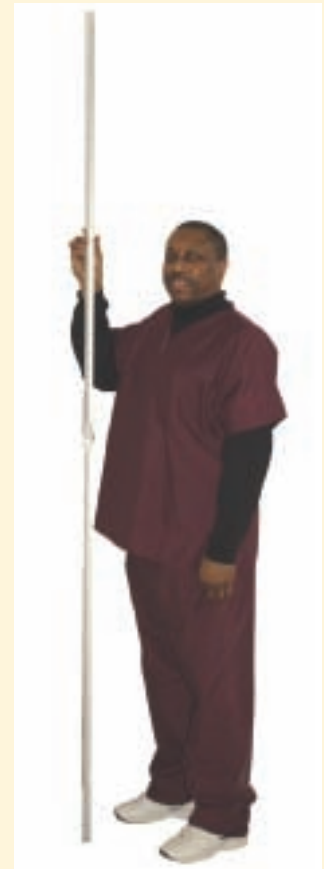

Did you Know **we carry PathAceto Wipes?**

Disposable acetic acid cloth mordant wipes

See page 119

Product No. BE037