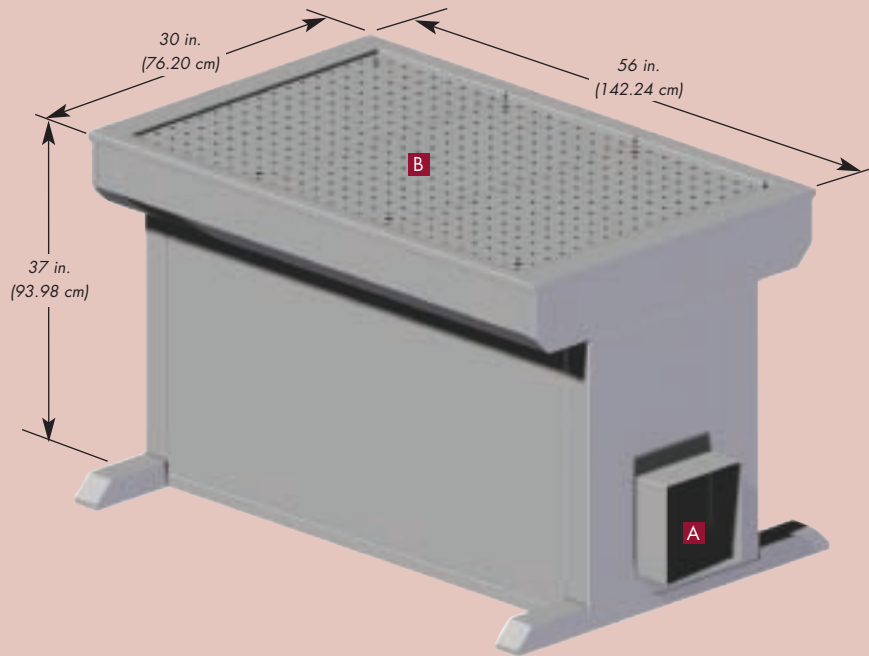

# HK400 Free Standing Downdraft Table

# HK450 Elevating Downdraft Table

## HK400 – Non Elevating

## HK450 – Elevating

**STANDARD FEATURES:**

- A** Vent Tie-in
- B** Removable Perforated Grid Plate