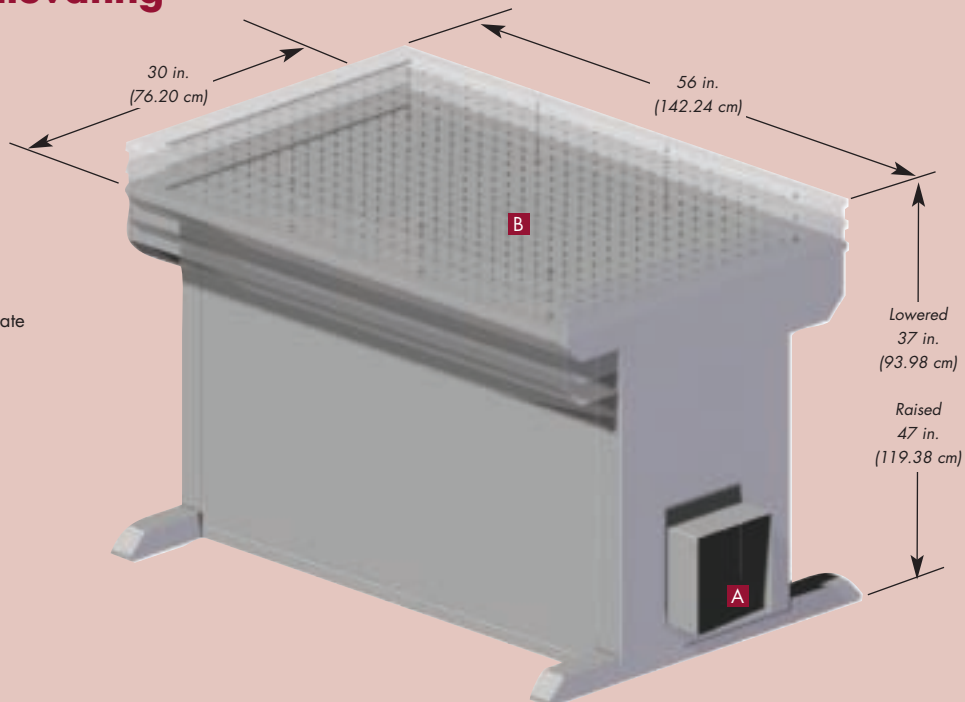

# HK400 Free Standing Downdraft Table

# HK450 Elevating Downdraft Table

## HK400 – Non Elevating

## HK450 – Elevating

**STANDARD FEATURES:**

- A** Vent Tie-in
- B** Removable Perforated Grid Plate