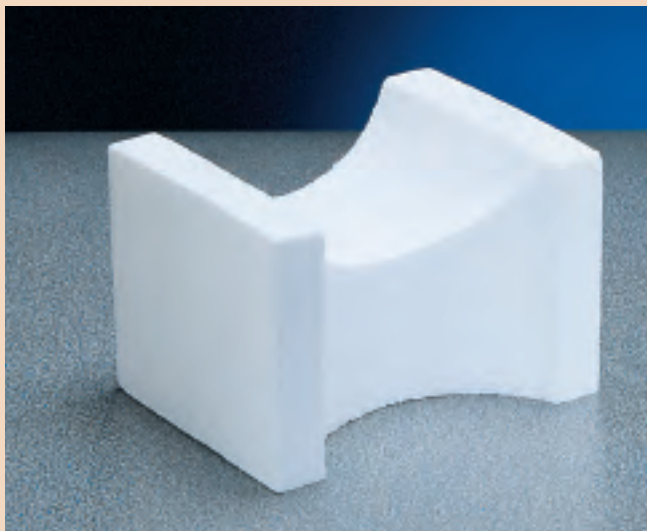

Bodyrests

Plastic Headrest

- Made of white Teflon-like stain resistant material that cleans easily
- Provides six different positions for elevating head or limbs

Product No. BA026

Disposable Headrest

White, styrofoam (6 Per Package)

Product No. BA601

Rubber Headrest

All the basic features of a standard headrest plus the advantages of extra positioning adjustments, deeper curvatures, lighter weight. Molded in resilient impervious rubber.

Product No. BA025

Body Rest

This support will grip any table but is chemically resistant and can handle rinsing with solvents or cleaners with the knowledge that it will be sanitary and pass OSHA protocols.

Unique shape allows for different body shapes with no sharp edges. Promotes embalming circulation. Use for support under the legs, buttocks, back and arms, so you never have to lift the body. Just roll one side of the body and wedge repeating process on the other side.