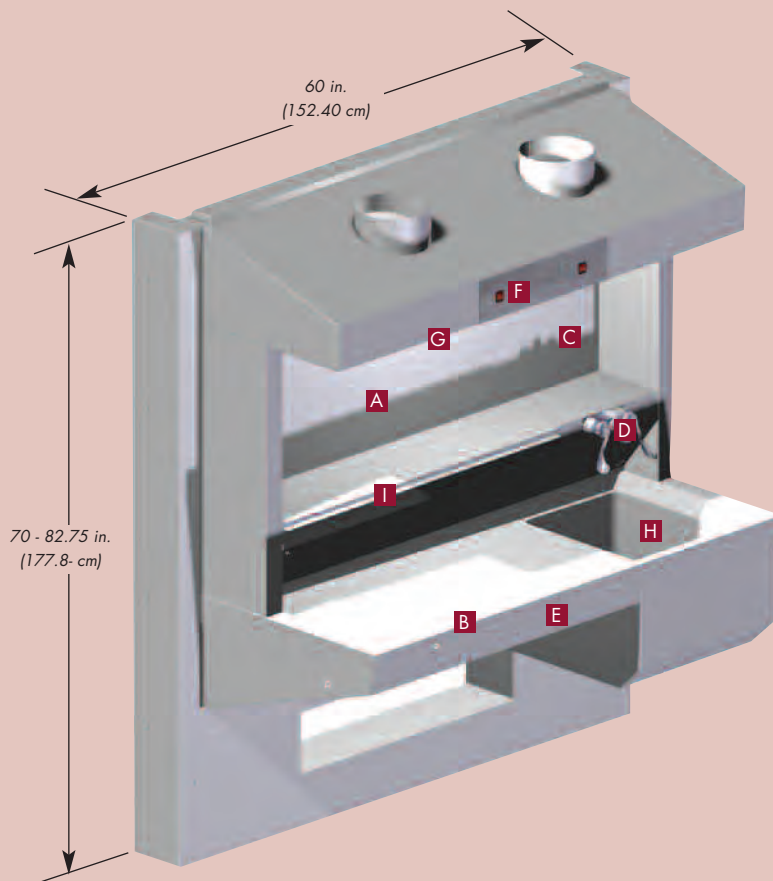

MB700 Elevating Wall Mounted Grossing Station

Our Most Advanced Grossing Workstation Just Got Better!

The MB700 allows for easy clean-up without obstruction

MB005 Exhaust System

MB019 Formalin Collection

MB009 Perimeter Rinse System

MB700 Elevating Wall Mounted Grossing Station

Our Most Advanced Grossing Workstation Just Got Better!

A worldwide leader in innovative equipment, the MB700 is a Mopec exclusive. Save valuable space with the MB700, the most technically advanced backdraft wall mounted grossing station available. The MB700 elevates from 29 inches to 41 inches. Incorporating all of the standard features of the MB600, the MB700 meets all the requirements of any laboratory. Additional options can be added making this model a multi-functional unit. Floors can be thoroughly cleaned without obstruction. The MB700 includes an open workspace allowing ample room for those who work standing or sitting. This elevating station creates an ergonomically correct dissection area for all laboratory personnel. The MB700 is also wheelchair accessible.

Elevates from 29" to 41" to accommodate all technicians

STANDARD FEATURES:

- A** Magnetic Instrument Tool Bar
- B** Washable In/Cm Ruler
- C** Paper Towel Holder
- D** Hot/Cold Water Fixture
- E** Elevating Up/Down Switch
- F** GFCI Duplex Outlet
- G** Fluorescent Light
- H** Sink Well
- I** Stainless Steel Organizer Bins (Small and Large)